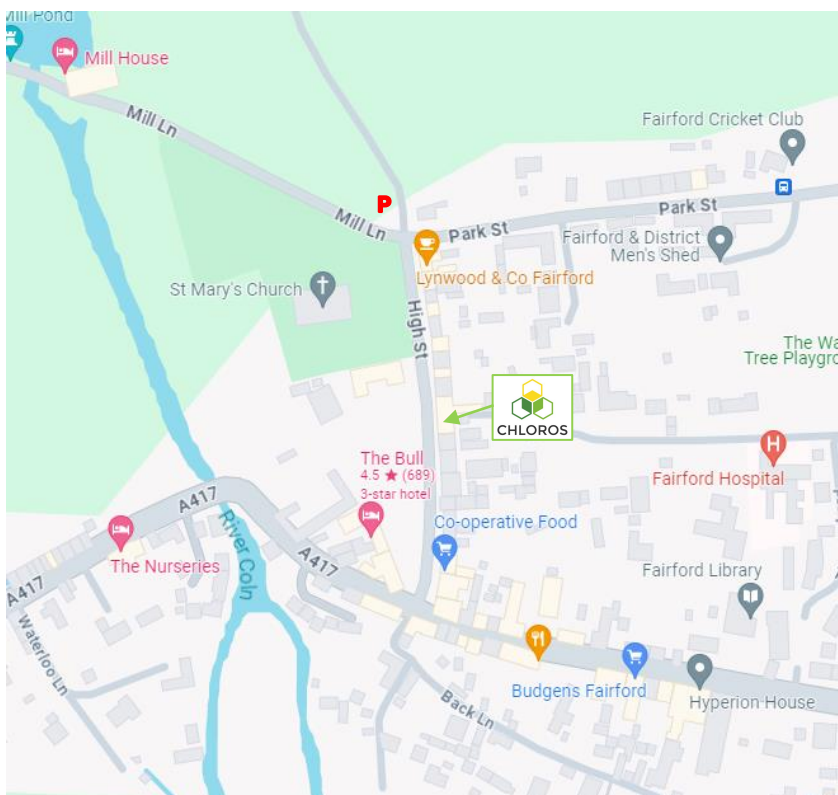

Gloucestershire Office

Address

Chloros Environmental Ltd
Floor 2, 11 High Street
Fairford
Gloucestershire
GL7 4AD

Call

01285 721110

Email

info@chlorosenvironmental.co.uk

What3words

Office:

///changed.grapvine.iceberg

Car Park:

///energy.proceeds.forklift

Directions

Leave M5 at Junction 11A. Follow A417 towards Cirencester for approx. 15 miles. Follow A429/A419 to Cirencester/Lechlade. At the roundabout take the second exit onto Burford Road A429, then at the first traffic lights, turn left onto London Road and continue to follow the A417 for approx. 7 miles. As the road narrows, turn left onto the high street.

Accessing the Chloros Environmental Gloucestershire Office

Parking is either on the road or on Mill Lane car park at the end of the high street. Chloros Environmental is situated on the second floor above the Opticians.