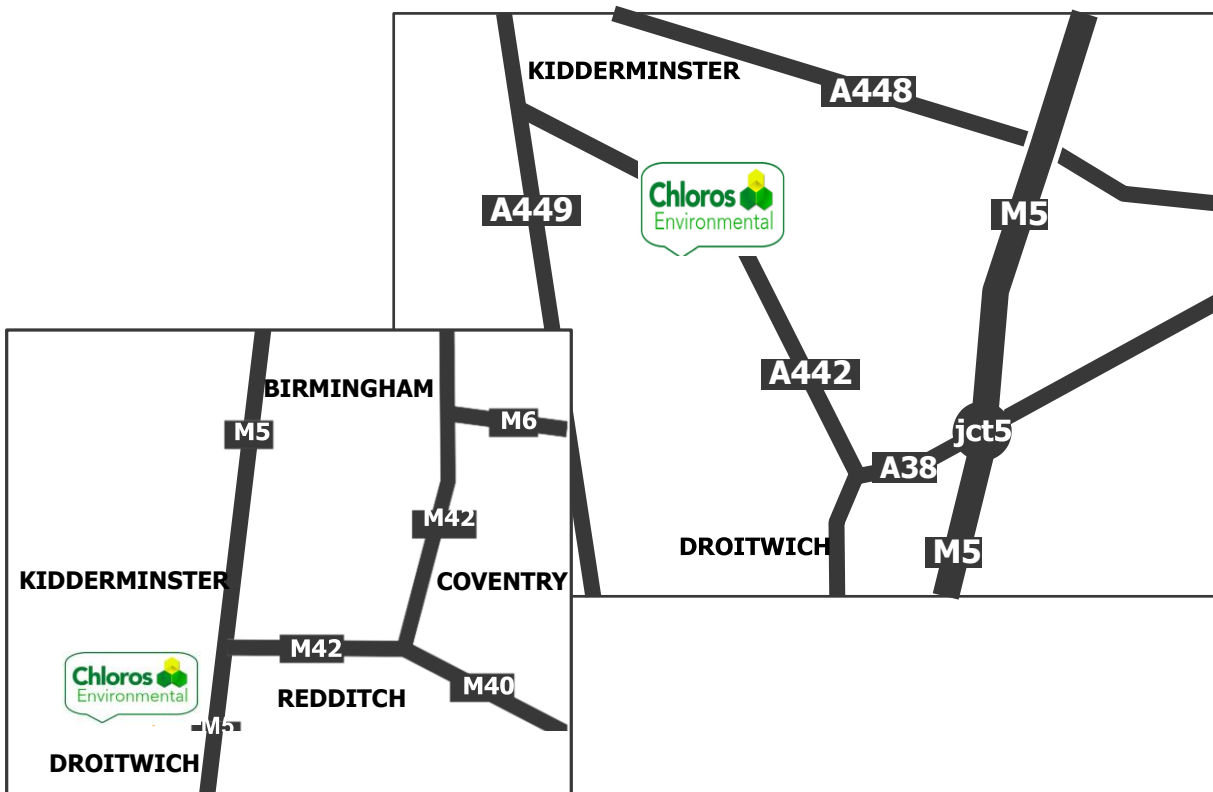

Head Office - Droitwich

Address

Chloros Environmental Ltd
c/o Potter Logistics,
Site 7, Kidderminster Road,
Cutnall Green, Droitwich
Worcestershire, WR9 0NS

Call

01285 721110

Email

info@chlorosenvironmental.co.uk

Directions

Leave M5 at jnc5. Head towards Droitwich. Stay on the Bypass to the large roundabout. Turn right onto the A442 to Kidderminster. Proceed approx. 4 miles through the village of Cutnall Green. The Potter Logistics site is located 1 mile past the village on the left hand side. Chloros Environmental are based on the Potter Logistics Site